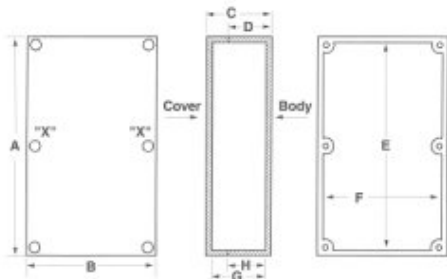

NBF-SERIES NEMA ECONOMY ENCLOSURES

Part Number and Product Details on Page 3-4

Ordering Information

- All items priced, sold and packaged in quantities of one
- Available beginning June 1, 2010
- Contact the factory for modified versions

Obsolete Product Replacement Suggestions

Obsolete Part Number	Suggested Replacement Part	Obsolete Part Number	Suggested Replacement Part	Obsolete Part Number	Suggested Replacement Part	Obsolete Part Number	Suggested Replacement Part
NBB-10220	NBF-32102	NBB-10231	NBF-32204	NBB-15258	NBF-32346	NBB-22258	NBF-32046
NBB-10221	NBF-32104	NBB-10232	NBF-32206	NBB-22220	NBF-32002	NBB-32640	NBF-32010
NBB-10222	NBF-32106	NBB-10233	NBF-32208	NBB-22221	NBF-32004	NBB-32643	NBF-32018
NBB-10223	NBF-32108	NBB-10258	NBF-32146	NBB-22222	NBF-32006	NBB-32647	NBF-32026
NBB-10230	NBF-32202	NBB-10278	NBF-32246	NBB-22223	NBF-32008	NBB-32653	NBF-32032

BUD INDUSTRIES, INC. • 4605 E. 355th Street • Willoughby,
Ohio 44094 • (440) 946-3200 • Fax (440) 951-4015
E-MAIL: saleseast@budind.com • **WEB SITE:** www.budind.com
BUD WEST • Phoenix, Arizona • (602) 870-8377 • Fax (602) 870-8477