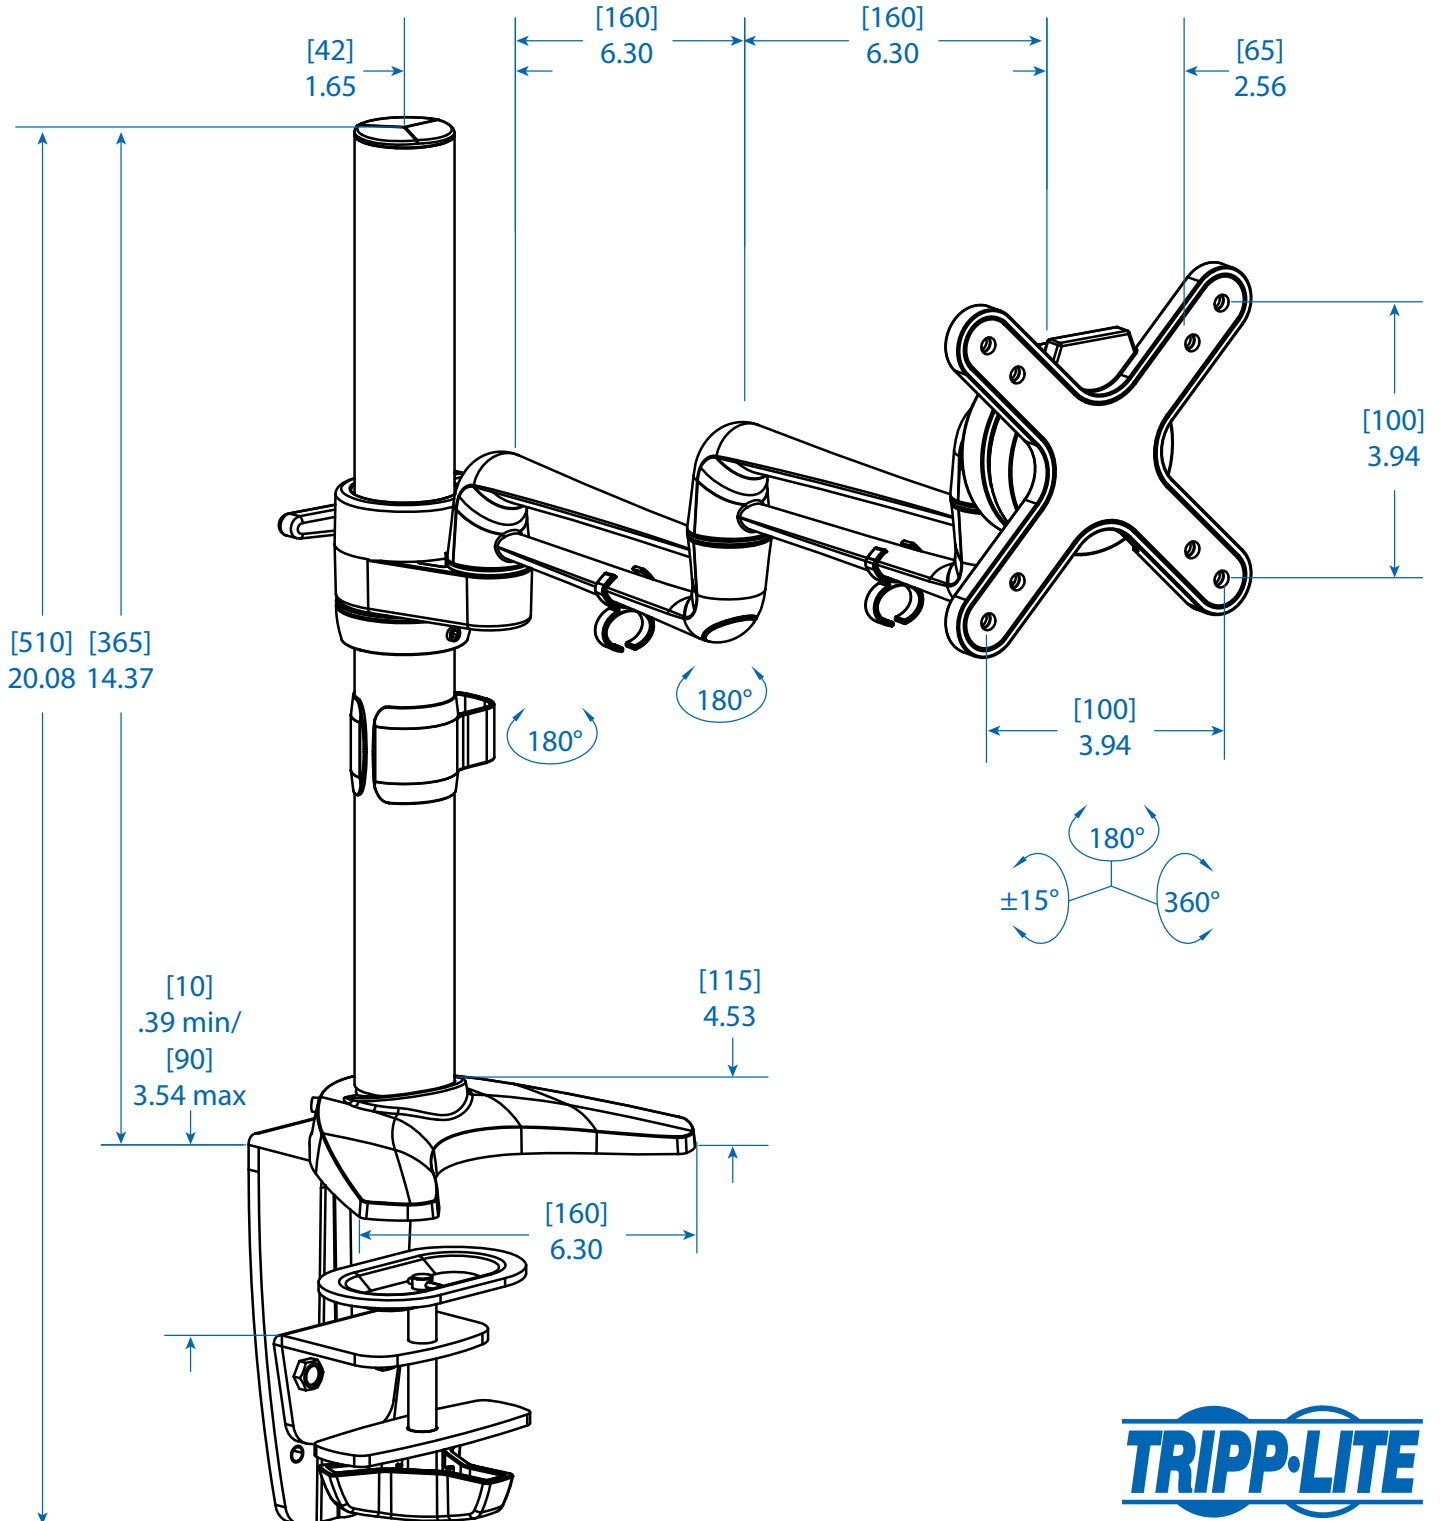

MODEL:

DDR1327SFC

Dimensions: [mm] INCHES

Tripp Lite has a policy of continuous improvement. Specifications are subject to change without notice.

1111 W. 35th Street
Chicago, IL 60609 USA
773.869.1234
www.tripplite.com