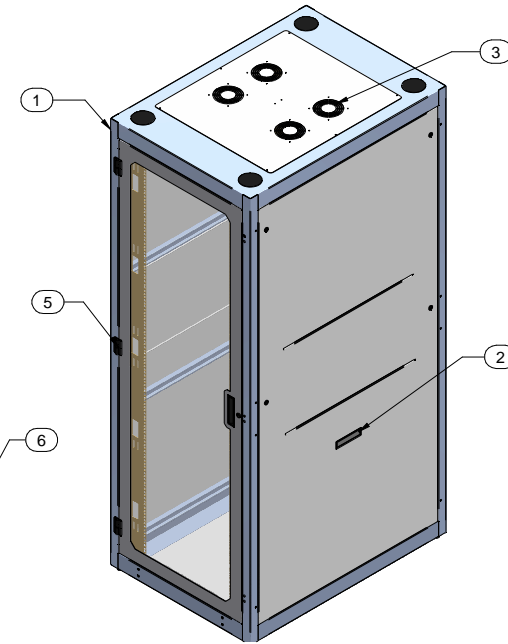

TOP OPENING
PLATE REMOVED

LIFT OFF
HINGES

Item Number	Title	Quantity
1	C4 - FRAME (30X77X42)	1
2	C4 - SOLID SIDE PANELS (PAIR)	2
3	VENTED TOP WITH FAN PROVISION	1
4	C4 - SQ. HOLE PANEL RAILS (PAIR)	2
5	C4 - FLUSH PLEXI DOOR	1
6	C4 - FLUSH VENTED DOOR	1
7	VCTPDU - 44U CABLE MNGMT (COM56942-44)	1

PART NUMBERS

C4RR307742DBK1 | PAINTED BLACK TEXTURE

NOTES

See Hammond Website for Additional Accessories

Français

Pour tous les détails sur nos produits, svp veuillez consulter notre site www.hammondmf.com