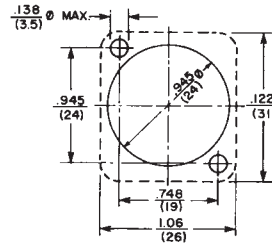

## E SERIES Q-G® RECEPTACLES

**E3MST**

**E3MRA**

**E3FST**

**E3FRA**

**Component Side Layout**

DIMENSIONS ARE FOR REFERENCE ONLY  $\frac{\text{Inch}}{\text{(mm)}}$

**NOTE:** Contact your Switchcraft Representative for price and delivery.