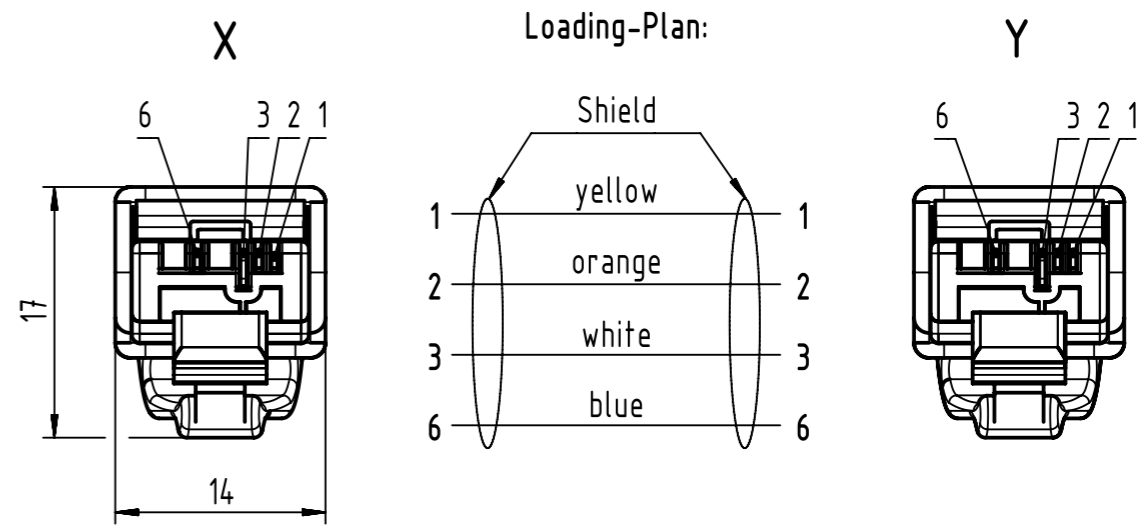

HARTING RJ Industrial RJ45,  
Cat. 5, 4-pole, overmolded

Mating face RJ45 acc. to IEC 60603-7

- Protection level: IP20  
- Temperature range: -40°C ... +70°C

	All Dimensions in mm Original Size DIN A3		Scale 2:1	Free size tol.	Ref.	
	All rights reserved Department EC PD - RO		Created by POPESCU	Inspected by AVRAM	Standardisation KOHLER	Date 2016-02-11
HARTING Electronics GmbH D-32339 Espelkamp		Title RJ Industrial Cable Assembly			State Final Release	
		Type TB	Number 0945771XXXX		Doc-Key / ECM-Nr. 100081054/UGD/051/E 500000100337	
				Rev. E	Page 1/2	