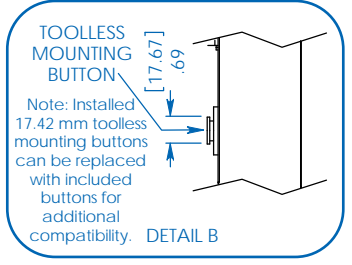

Tripp Lite has a policy of continuous improvement. Specifications are subject to change without notice.

- Distributes power to 27 outlets
- Displays input current for each phase in real time
- Perfect for rackmount server, network and telecom applications

**SEE NEXT PAGE FOR DETAILED UNIT MEASUREMENTS**

1111 W. 35th Street  
Chicago, IL 60609 USA  
773.869.1234  
www.tripplite.com

Dimensions: [mm] INCHES

Tripp Lite has a policy of continuous improvement. Specifications are subject to change without notice.