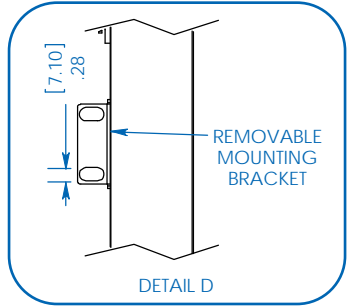

### Specifications

<b>Model</b>	PDU3MV6L2120B
<b>Voltage</b>	208V 3-Phase Input/ 208V and 120V Single-Phase Output
<b>Frequency</b>	50/60Hz
<b>Load Capacity</b>	5.7kW
<b>Input Plug</b>	L21-20P
<b>Input Cord Length</b>	6 ft.
<b>Outlets</b>	27 (21 5-15/20R / 6 L6-20R)
<b>Primary Mounting Option</b>	0U (Vertical) Rackmount
<b>Unit Weight &amp; Dimensions</b>	12.6 lbs / 70 x 1.93 x 2.2 in. <i>See next page for detailed unit measurements.</i>
<b>Standards</b>	Tested to UL 60950-1 (US & Canada), NOM (Mexico), FCC Class A

Tripp Lite has a policy of continuous improvement. Specifications are subject to change without notice.

- Distributes power to 27 outlets
- Displays input current for each phase in real time
- Perfect for rackmount server, network and telecom applications

**SEE NEXT PAGE FOR DETAILED UNIT MEASUREMENTS**

1111 W. 35th Street  
Chicago, IL 60609 USA  
773.869.1234  
www.tripplite.com

Dimensions: [mm] INCHES

Tripp Lite has a policy of continuous improvement. Specifications are subject to change without notice.