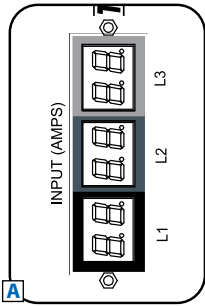

**Toolless  
Mounting  
Buttons**

- A** Digital Load Meter
- B** NEMA 5-20R Outlets
- C** NEMA L6-20R Outlets
- D** Removable Cord Retention Brackets
- E** Removable Mounting Brackets
- F** Toolless Mounting Buttons with Removable 90° Rotation Brackets
- G** 6-ft. Input Power Cord
- H** L21-20P Twist-Lock Input Plug
- I** Durable Metal Case

AC Input Connection: Insert L21-20P twist-lock plug into compatible L21-20R utility, generator or UPS outlet.

Also Includes: Cable Ties, Owner's Manual

Digital Load Meter: The input current per phase is displayed separately for easy reference.

### Specifications

<b>Model</b>	PDU3MV6L2120B
<b>Voltage</b>	208V 3-Phase Input/ 208V and 120V Single-Phase Output
<b>Frequency</b>	50/60Hz
<b>Load Capacity</b>	5.7kW
<b>Input Plug</b>	L21-20P
<b>Input Cord Length</b>	6 ft.
<b>Outlets</b>	27 (21 5-15/20R / 6 L6-20R)
<b>Primary Mounting Option</b>	0U (Vertical) Rackmount
<b>Unit Weight &amp; Dimensions</b>	12.6 lbs / 70 x 1.93 x 2.2 in. <i>See next page for detailed unit measurements.</i>
<b>Standards</b>	Tested to UL 60950-1 (US & Canada), NOM (Mexico), FCC Class A

Tripp Lite has a policy of continuous improvement. Specifications are subject to change without notice.

- Distributes power to 27 outlets
- Displays input current for each phase in real time
- Perfect for rackmount server, network and telecom applications