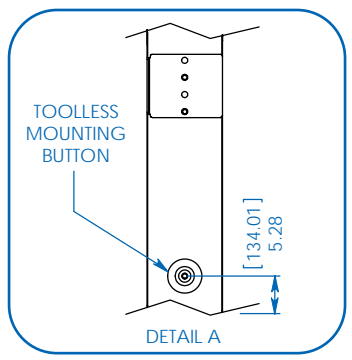

Tripp Lite has a policy of continuous improvement. Specifications are subject to change without notice.

- Distributes power to 27 outlets
- Displays input current for each phase in real time
- Perfect for rackmount server, network and telecom applications

**SEE NEXT PAGE FOR DETAILED UNIT MEASUREMENTS**

1111 W. 35th Street  
Chicago, IL 60609 USA  
773.869.1234  
www.tripplite.com

Dimensions: [mm] INCHES

Tripp Lite has a policy of continuous improvement. Specifications are subject to change without notice.