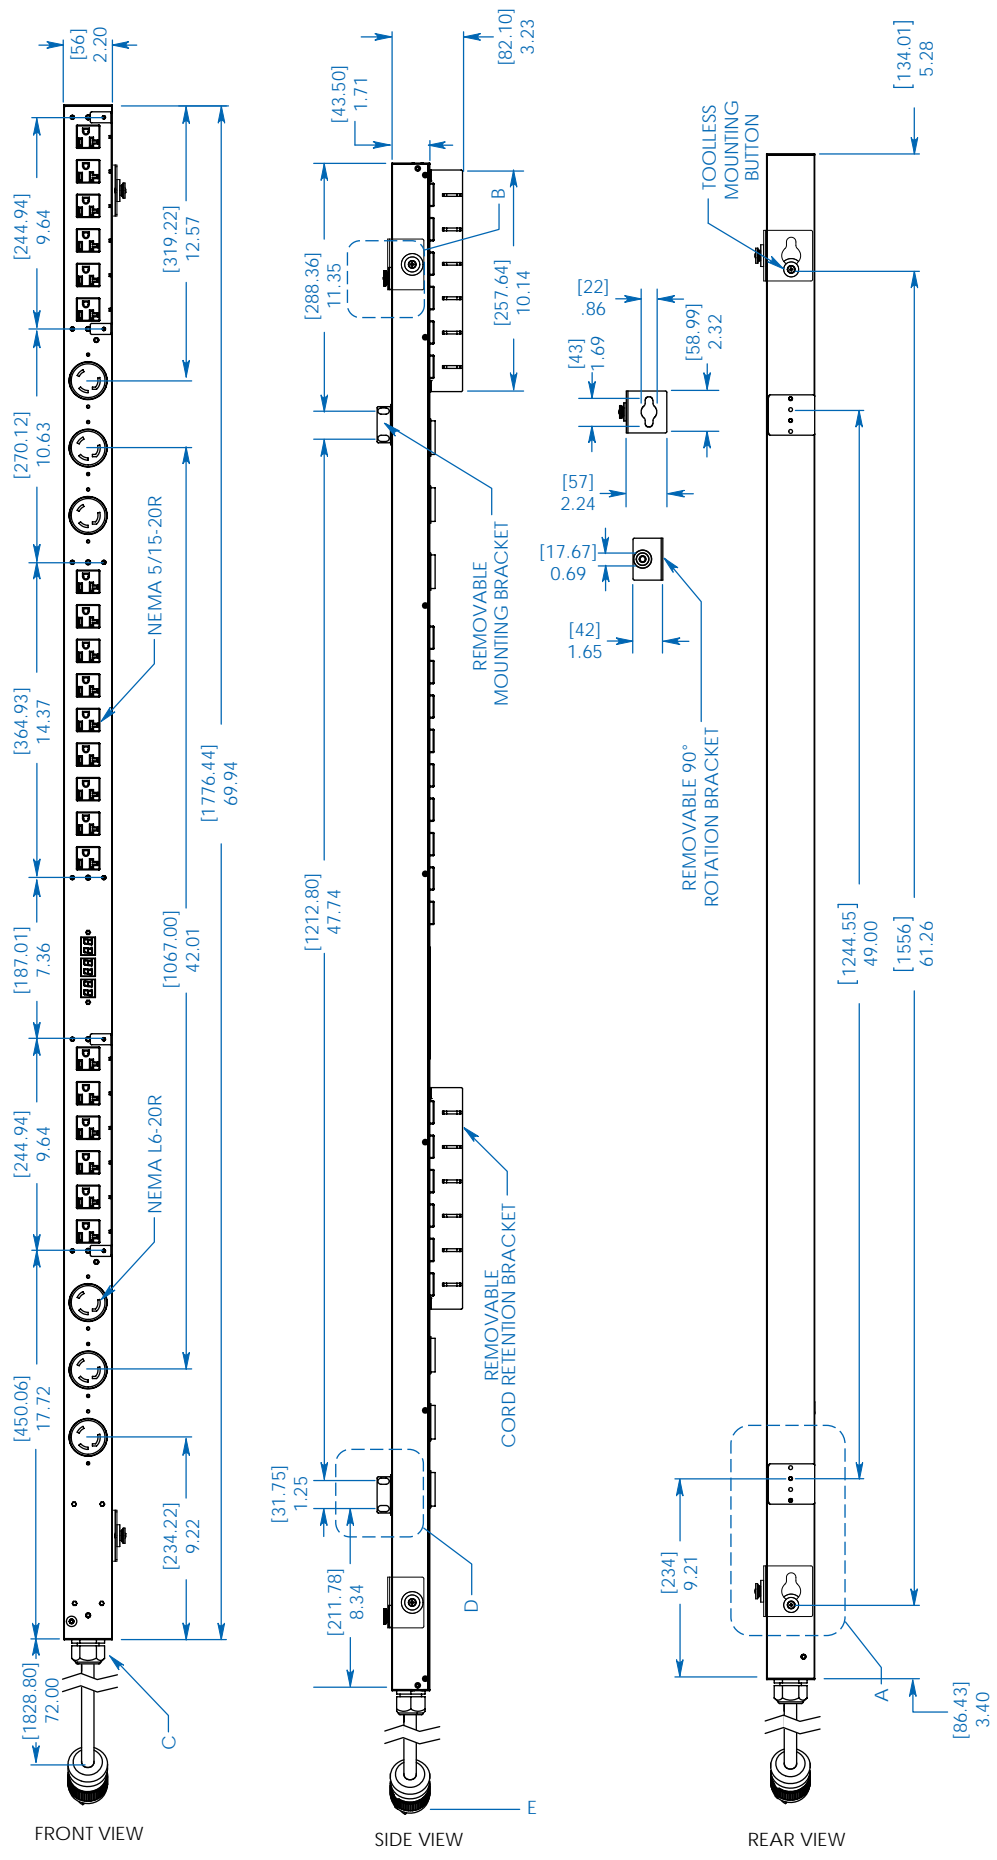

AC Input Connection: Insert L21-20P twist-lock plug into compatible L21-20R utility, generator or UPS outlet.

Also Includes: Cable Ties, Owner's Manual

Digital Load Meter: The input current per phase is displayed separately for easy reference.

### Specifications

<b>Model</b>	PDU3MV6L2120B
<b>Voltage</b>	208V 3-Phase Input/ 208V and 120V Single-Phase Output
<b>Frequency</b>	50/60Hz
<b>Load Capacity</b>	5.7kW
<b>Input Plug</b>	L21-20P
<b>Input Cord Length</b>	6 ft.
<b>Outlets</b>	27 (21 5-15/20R / 6 L6-20R)
<b>Primary Mounting Option</b>	0U (Vertical) Rackmount
<b>Unit Weight &amp; Dimensions</b>	12.6 lbs / 70 x 1.93 x 2.2 in. <i>See next page for detailed unit measurements.</i>
<b>Standards</b>	Tested to UL 60950-1 (US & Canada), NOM (Mexico), FCC Class A

Tripp Lite has a policy of continuous improvement. Specifications are subject to change without notice.

- Distributes power to 27 outlets
- Displays input current for each phase in real time
- Perfect for rackmount server, network and telecom applications

**SEE NEXT PAGE FOR DETAILED UNIT MEASUREMENTS**

1111 W. 35th Street  
Chicago, IL 60609 USA  
773.869.1234  
www.tripplite.com

Dimensions: [mm] INCHES

Tripp Lite has a policy of continuous improvement. Specifications are subject to change without notice.