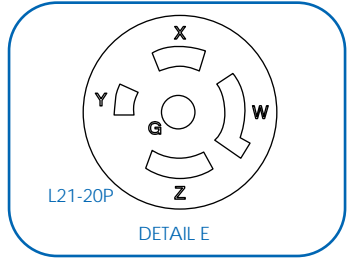

AC Input Connection: Insert L21-20P twist-lock plug into compatible L21-20R utility, generator or UPS outlet.

Also Includes: Cable Ties, Owner's Manual

Digital Load Meter: The input current per phase is displayed separately for easy reference.

### Specifications

<b>Model</b>	PDU3MV6L2120B
<b>Voltage</b>	208V 3-Phase Input/ 208V and 120V Single-Phase Output
<b>Frequency</b>	50/60Hz
<b>Load Capacity</b>	5.7kW
<b>Input Plug</b>	L21-20P
<b>Input Cord Length</b>	6 ft.
<b>Outlets</b>	27 (21 5-15/20R / 6 L6-20R)
<b>Primary Mounting Option</b>	0U (Vertical) Rackmount
<b>Unit Weight &amp; Dimensions</b>	12.6 lbs / 70 x 1.93 x 2.2 in. <i>See next page for detailed unit measurements.</i>
<b>Standards</b>	Tested to UL 60950-1 (US & Canada), NOM (Mexico), FCC Class A

Tripp Lite has a policy of continuous improvement. Specifications are subject to change without notice.

- Distributes power to 27 outlets
- Displays input current for each phase in real time
- Perfect for rackmount server, network and telecom applications

**SEE NEXT PAGE FOR DETAILED UNIT MEASUREMENTS**

1111 W. 35th Street  
Chicago, IL 60609 USA  
773.869.1234  
www.tripplite.com

Dimensions: [mm] INCHES

Tripp Lite has a policy of continuous improvement. Specifications are subject to change without notice.