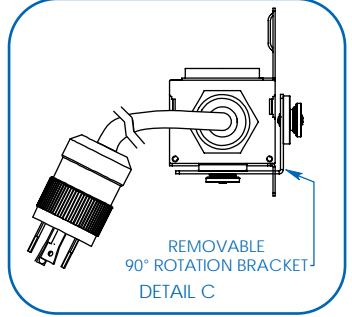

Tripp Lite has a policy of continuous improvement. Specifications are subject to change without notice.

- Distributes power to 27 outlets
- Displays input current for each phase in real time
- Perfect for rackmount server, network and telecom applications

**SEE NEXT PAGE FOR DETAILED UNIT MEASUREMENTS**

1111 W. 35th Street  
Chicago, IL 60609 USA  
773.869.1234  
www.tripplite.com

Dimensions: [mm] INCHES

Tripp Lite has a policy of continuous improvement. Specifications are subject to change without notice.