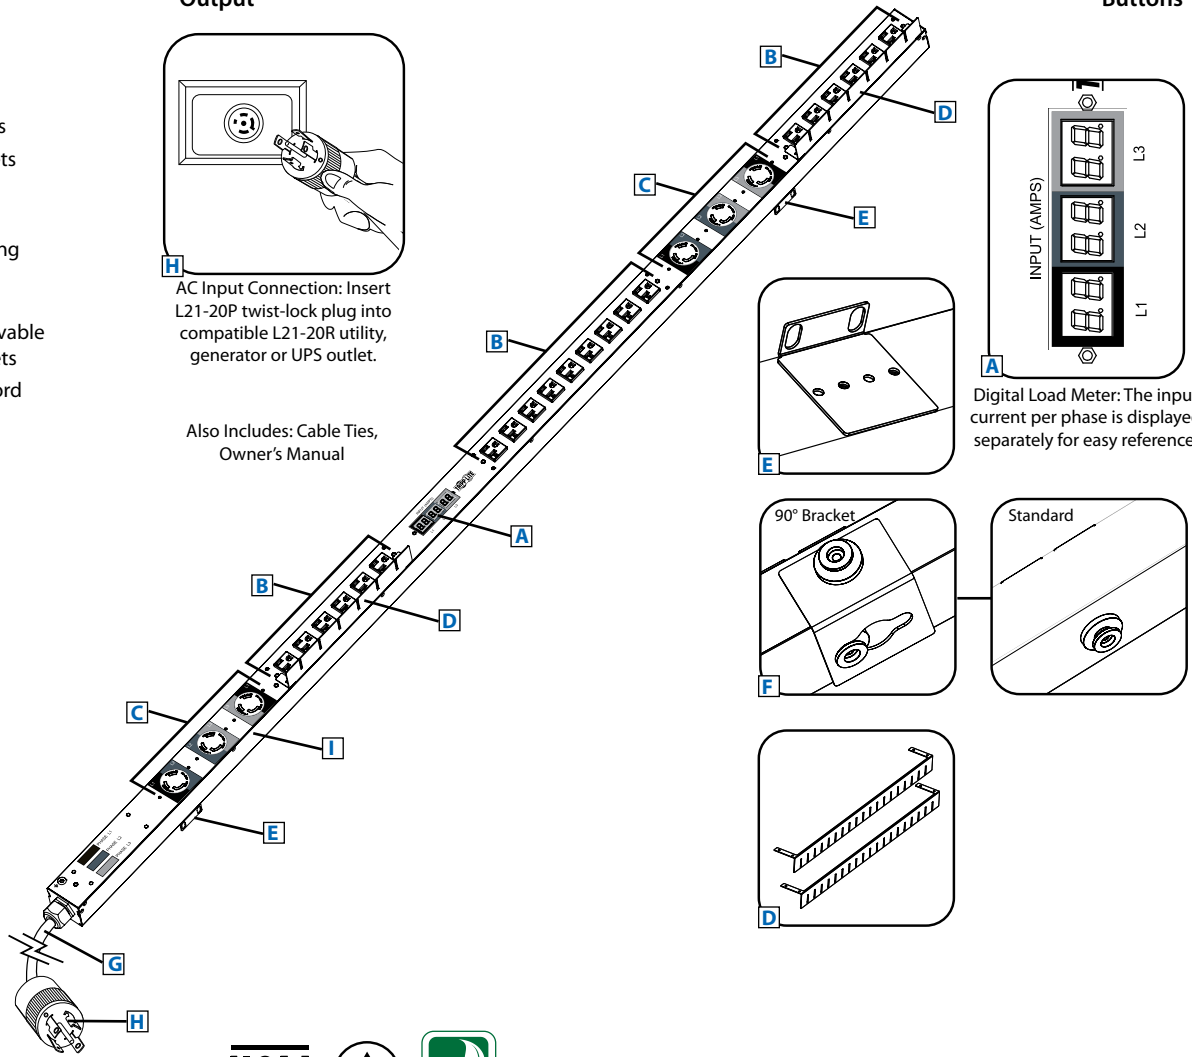

**Toolless  
Mounting  
Buttons**

- A** Digital Load Meter
- B** NEMA 5-20R Outlets
- C** NEMA L6-20R Outlets
- D** Removable Cord Retention Brackets
- E** Removable Mounting Brackets
- F** Toolless Mounting Buttons with Removable 90° Rotation Brackets
- G** 6-ft. Input Power Cord
- H** L21-20P Twist-Lock Input Plug
- I** Durable Metal Case

AC Input Connection: Insert L21-20P twist-lock plug into compatible L21-20R utility, generator or UPS outlet.

Also Includes: Cable Ties, Owner's Manual

Digital Load Meter: The input current per phase is displayed separately for easy reference.

Tripp Lite has a policy of continuous improvement. Specifications are subject to change without notice.

- Distributes power to 27 outlets
- Displays input current for each phase in real time
- Perfect for rackmount server, network and telecom applications

**SEE NEXT PAGE FOR DETAILED UNIT MEASUREMENTS**

1111 W. 35th Street  
Chicago, IL 60609 USA  
773.869.1234  
www.tripplite.com

Dimensions: [mm] INCHES

Tripp Lite has a policy of continuous improvement. Specifications are subject to change without notice.